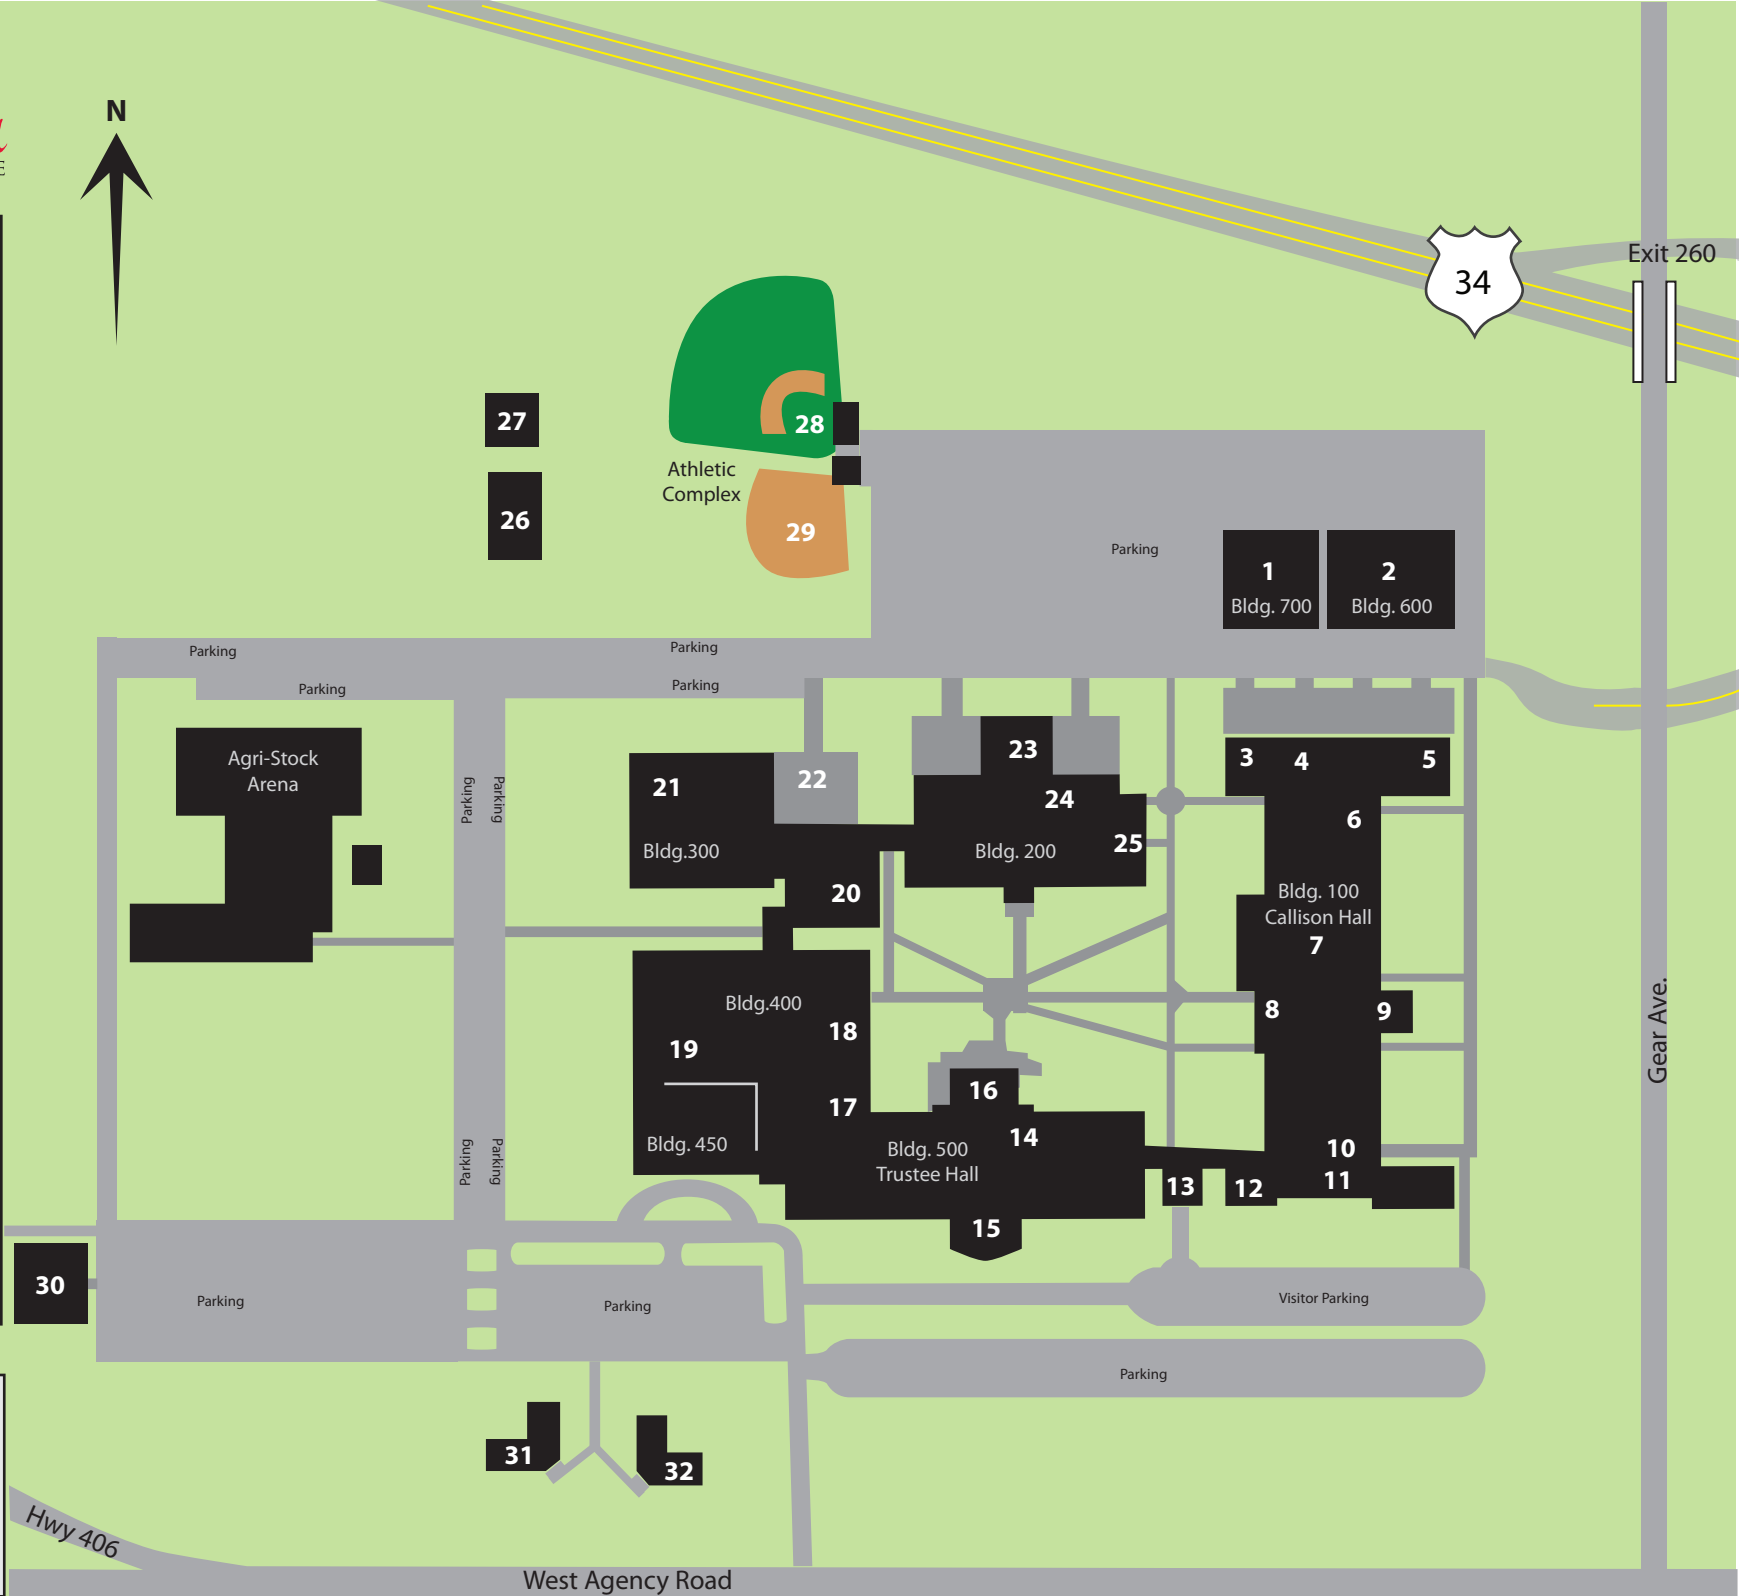

1. **West Burlington Campus**
2. 1 ... Welding Technology
   - 2 ... Construction Technology
   - 3 ... Maintenance
   - 4 ... Art Studio 1
   - 5 ... Print Shop / Shipping Receiving
   - 6 ... Computer Labs
   - 7 ... Library
   - 8 ... Human Resources / Foundation
   - 9 ... Childcare
   - 10 ... Business Office
   - 11 ... Financial Aid / Admissions
   - 12 ... Administration
   - 13 ... Welcome Center / Art Gallery
   - 14 ... Multi-Media Center
   - 15 ... SuCCESS Center
   - 16 ... Art Studio 2
   - 17 ... Little Theater
   - 18 ... Blackhawk Bookstore
   - 19 ... Loren Walker Arena / Athletic Department
   - 20 ... Blackhawk Cafe
   - 21 ... Health Lab
   - 22 ... Auto Collision Repair
   - 23 ... Automotive Technology
   - 24 ... Agriculture
   - 25 ... Animation Lab
   - 26 ... Greenhouse
   - 27 ... Storage Shed
   - 28 ... Baseball Field
   - 29 ... Softball Field
3. Residence Dorms
4. 30 ... Millenium Hall
   - 31 ... Winegard Hall
   - 32 ... Witte Hall

West Burlington Campus
1500 West Agency Road
West Burlington, IA 52655-0180
319.752.2731
866.SCC.IOWA (866.722.4692)
www.scciowa.edu

Exit 260

Gear Ave.

Hwy 406

West Agency Road